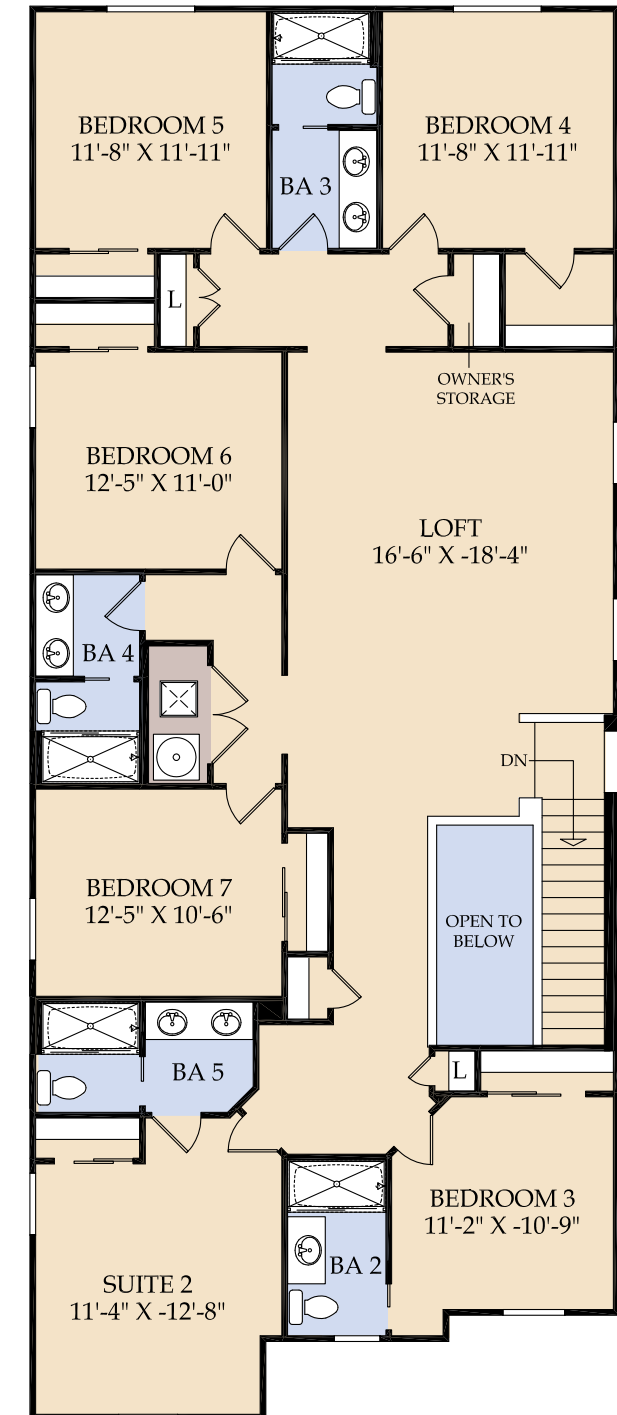

SEASHORE

VACATION HOME DESIGN

3,434 sq. ft. | 7 Bedrooms | 5 Full Bathrooms | 1 Half Bathroom | 2-Car Garage | 40' Wide Home Site
 Owner's Storage | Private Pool & Courtyard with Covered Lanai | Loft | Owner's Suite on 1st Floor

Preliminary Design

Elevation A

Elevation B

Elevation C

Elevation D

FIRST FLOOR

SECOND FLOOR