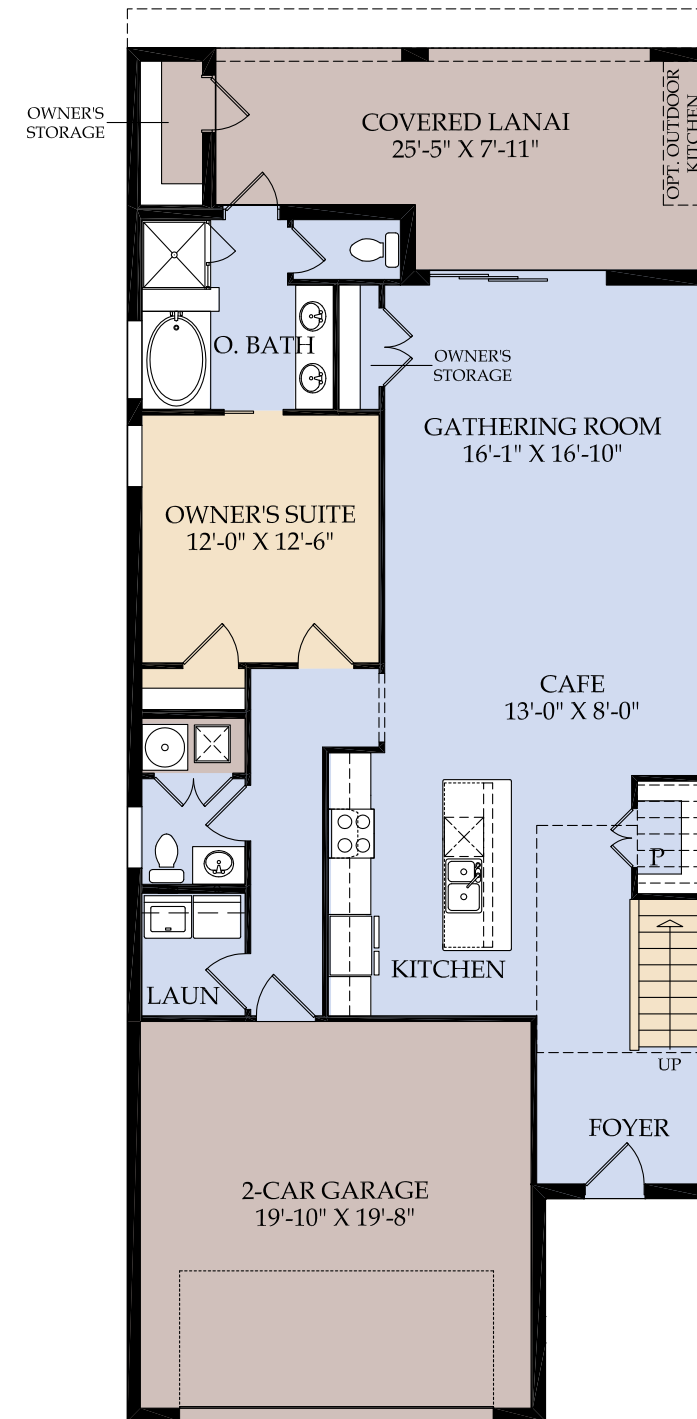

SEASHORE

VACATION HOME DESIGN

3,434 sq. ft. | 7 Bedrooms | 5 Full Bathrooms | 1 Half Bathroom | 2-Car Garage | 40' Wide Home Site
 Owner's Storage | Private Pool & Courtyard with Covered Lanai | Loft | Owner's Suite on 1st Floor

Preliminary Design

Elevation A

Elevation B

Elevation C

Elevation D

FIRST FLOOR

SECOND FLOOR